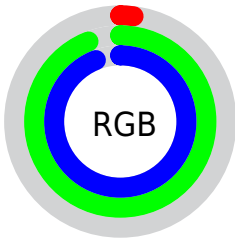

Distribution

- Red (2%)
- Green (94%)
- Blue (94%)