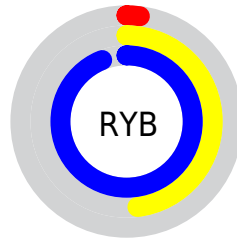

- Red (2%)
- Yellow (48%)
- Blue (94%)