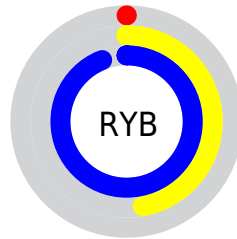

- Red (0%)
- Yellow (47%)
- Blue (94%)