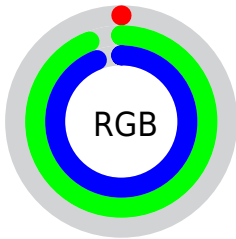

Distribution

- Red (0%)
- Green (94%)
- Blue (94%)