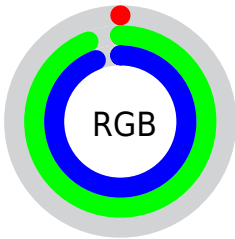

Distribution

- Red (0%)
- Green (94%)
- Blue (94%)