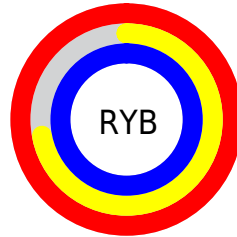

- Red (100%)
- Yellow (72%)
- Blue (100%)