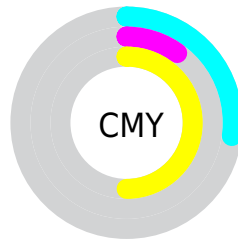

# Details

The CIELCh color **86, 54.108, 124.639** is a light color, and the websafe version is hex **CCFF99**. A complement of this color would be **62, 58.329, 309.283**, and the grayscale version is **82, 0.010, 296.813**.

A 20% lighter version of the original color is **98, 37.039, 115.089**, and **66, 54.020, 124.499** is the 20% darker color. If you saturate the color by 10%, you get **85, 65.466, 124.243**, and if you desaturate by 10%, it is **87, 42.185, 125.115**.

# Distribution

Red (73%)

Green (90%)

Blue (50%)

Red (50%)

Yellow (90%)

Blue (67%)

Cyan (19%)

Magenta (0%)

Yellow (44%)

Black (10%)

Cyan (27%)

Magenta (10%)

Yellow (50%)