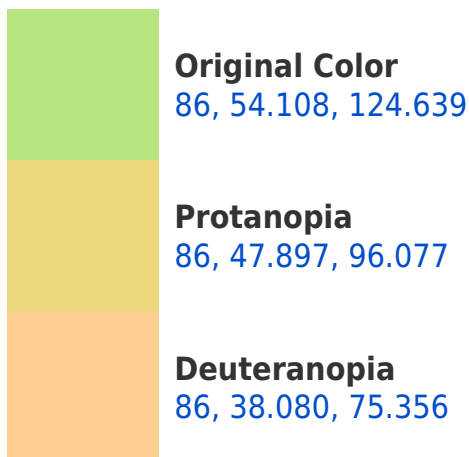

# Black Background

This preview shows how the CIELCh color 86, 54.108, 124.639 looks on a black background.

## **Background**

This preview shows how black text looks on a background with the CIELCh color 86, 54.108, 124.639.

This preview shows how white text looks on a background with the CIELCh color 86, 54.108, 124.639.

## Dichromacy

**Tritanopia**  
86, 10.519, 257.445

# Trichromacy

**Original Color**  
86, 54.108, 124.639

**Protanomaly**  
86, 48.395, 107.494

**Deuteranomaly**  
85, 39.331, 97.231

**Tritanomaly**  
86, 16.686, 143.750