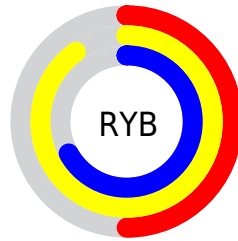

## Conversions Part 2

Format	Color
<a href="#">RYB</a>	<a href="#">128, 229, 172</a>
Decimal	<a href="#">12182912</a>
CIELab	<a href="#">86.00, -30.76, 44.52</a>
CIElCh	<a href="#">86, 54.108, 124.639</a>
Yxy	<a href="#">67.9871, 0.3447, 0.4508</a>
Android (android.graphics.Color)	<a href="#">4290372992 (0xFFB9E580)</a>
YUV	<a href="#">204.3300, -37.6307, -16.9524</a>
Hunter-Lab	<a href="#">82.4543, -31.7556, 35.5424</a>

# Details

The CIELCh color **86, 54.108, 124.639** is a light color, and the websafe version is hex **CCFF99**. A complement of this color would be **62, 58.329, 309.283**, and the grayscale version is **82, 0.010, 296.813**.

A 20% lighter version of the original color is **98, 37.039, 115.089**, and **66, 54.020, 124.499** is the 20% darker color. If you saturate the color by 10%, you get **85, 65.466, 124.243**, and if you desaturate by 10%, it is **87, 42.185, 125.115**.

# Distribution

Red (73%)

Green (90%)

Blue (50%)

Red (50%)

Yellow (90%)

Blue (67%)

Cyan (19%)