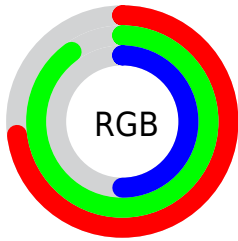

Distribution

Red (73%)

Green (90%)

Blue (50%)