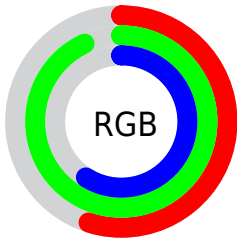

Distribution

- Red (55%)
- Green (93%)
- Blue (59%)