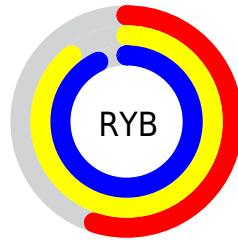

- Red (55%)
- Yellow (89%)
- Blue (93%)