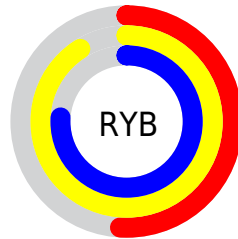

## Conversions Part 2

Format	Color
<a href="#">RYB</a>	<a href="#">130, 233, 194</a>
Decimal	<a href="#">11135362</a>
CIELab	<a href="#">86.00, -38.02, 43.60</a>
CIElCh	<a href="#">86, 57.852, 131.089</a>
Yxy	<a href="#">67.9871, 0.3312, 0.4571</a>
Android (android.graphics.Color)	<a href="#">4289325442 (0xFFA9E982)</a>
YUV	<a href="#">202.1220, -35.5561, -29.0480</a>
Hunter-Lab	<a href="#">82.4543, -37.6497, 35.0757</a>

# Details

The CIELCh color **86, 57.852, 131.089** is a light color, and the websafe version is hex **CCFF99**. A complement of this color would be **64, 60.517, 315.149**, and the grayscale version is **81, 0.010, 296.813**.

A 20% lighter version of the original color is **96, 37.464, 124.399**, and **66, 57.978, 131.060** is the 20% darker color. If you saturate the color by 10%, you get **85, 70.012, 130.632**, and if you desaturate by 10%, it is **87, 45.102, 131.595**.

# Distribution

Red (66%)

Green (91%)

Blue (51%)

Red (51%)

Yellow (91%)

Blue (76%)

Cyan (28%)