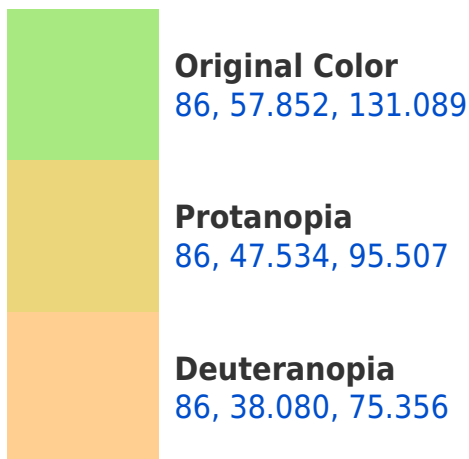

# Black Background

This preview shows how the CIELCh color 86, 57.852, 131.089 looks on a black background.

## **Background**

This preview shows how black text looks on a background with the CIELCh color 86, 57.852, 131.089.

This preview shows how white text looks on a background with the CIELCh color 86, 57.852, 131.089.

## Dichromacy

**Tritanopia**  
86, 14.734, 238.892

# Trichromacy

**Original Color**  
86, 57.852, 131.089

**Protanomaly**  
86, 49.011, 110.785

**Deuteranomaly**  
85, 39.826, 102.054

**Tritanomaly**  
86, 21.482, 158.587