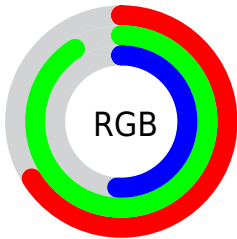

Distribution

Red (66%)

Green (91%)

Blue (51%)