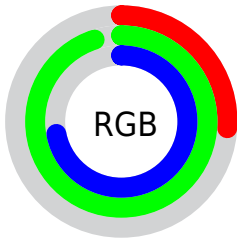

Distribution

- Red (26%)
- Green (95%)
- Blue (72%)