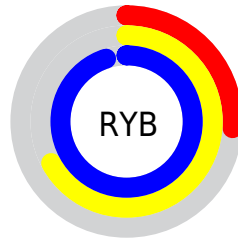

- Red (26%)
- Yellow (67%)
- Blue (95%)