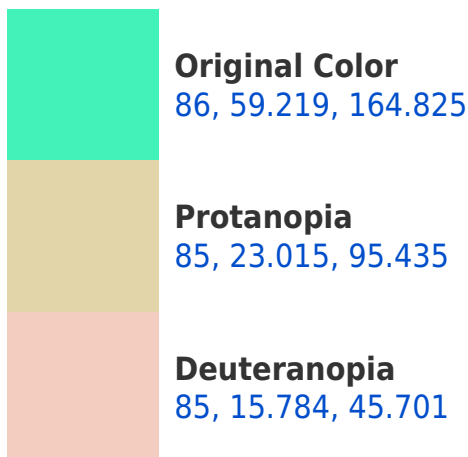

# Black Background

This preview shows how the CIELCh color 86, 59.219, 164.825 looks on a black background.

## Background

This preview shows how black text looks on a background with the CIELCh color 86, 59.219, 164.825.

This preview shows how white text looks on a background with the CIELCh color 86, 59.219, 164.825.

## Dichromacy

**Tritanopia**  
86, 37.172, 212.930

# Trichromacy

**Original Color**  
86, 59.219, 164.825

**Protanomaly**  
84, 32.375, 146.386

**Deuteranomaly**  
84, 21.209, 151.964

**Tritanomaly**  
86, 41.955, 190.137