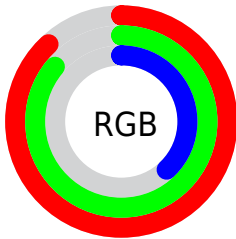

Distribution

- Red (88%)
- Green (86%)
- Blue (38%)