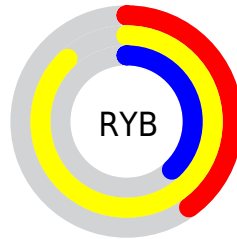

- Red (40%)
- Yellow (88%)
- Blue (38%)