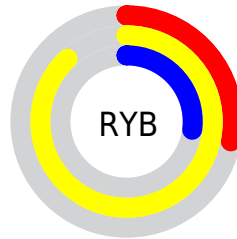

## Conversions Part 2

Format	Color
<a href="#">RYB</a>	<a href="#">71, 224, 68</a>
Decimal	<a href="#">14736708</a>
CIELab	<a href="#">86.00, -16.41, 71.31</a>
CIELCh	<a href="#">86, 73.174, 102.963</a>
Yxy	<a href="#">67.9871, 0.4083, 0.4815</a>
Android (android.graphics.Color)	<a href="#">4292926788 (0xFFE0DD44)</a>
YUV	<a href="#">204.4550, -67.2723, 17.1410</a>
Hunter-Lab	<a href="#">82.4543, -19.4948, 46.5327</a>

# Details

The CIELCh color **86, 73.174, 102.963** is a light color, and the websafe version is hex **CCCC33**. The color can be described as light muted yellow. A complement of this color would be **40, 91.034, 301.230**, and the grayscale version is **82, 0.010, 296.813**.

A 20% lighter version of the original color is **98, 63.548, 105.314**, and **66, 70.279, 103.223** is the 20% darker color. If you saturate the color by 10%, you get **86, 79.919, 102.352**, and if you desaturate by 10%, it is **86, 64.670, 103.721**.

# Distribution

Red (88%)

Green (87%)

Blue (27%)

Red (28%)

Yellow (88%)

Blue (27%)

Cyan (0%)