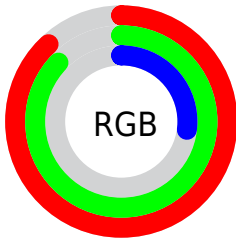

Distribution

Red (88%)

Green (87%)

Blue (27%)