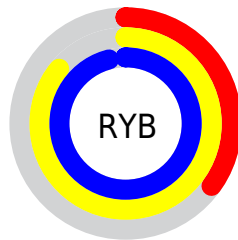

- Red (35%)
- Yellow (86%)
- Blue (96%)