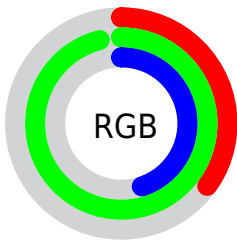

Distribution

- Red (35%)
- Green (96%)
- Blue (45%)