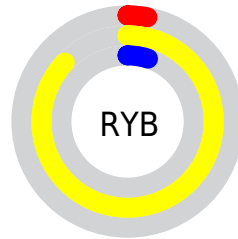

Red (3%)

Yellow (87%)

Blue (5%)