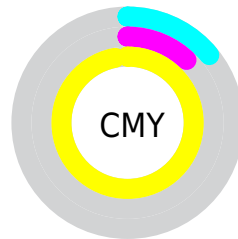

# Details

The CIELCh color **86, 87.020, 104.030** is a dark color, and the websafe version is hex **CCCC00**. The color can be described as middle washed yellow. A complement of this color would be **28, 119.330, 306.085**, and the grayscale version is **80, 0.010, 296.813**.

A 20% lighter version of the original color is **97, 77.517, 104.262**, and **66, 71.055, 106.133** is the 20% darker color. If you saturate the color by 10%, you get **86, 87.662, 104.014**, and if you desaturate by 10%, it is **86, 84.211, 104.167**.

# Distribution

Red (86%)

Green (87%)

Blue (3%)

Red (3%)

Yellow (87%)

Blue (5%)

Cyan (2%)

Magenta (0%)

Yellow (97%)

Black (12%)

Cyan (14%)

Magenta (12%)

Yellow (97%)