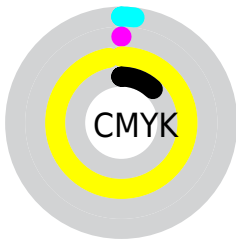

A 20% lighter version of the original color is **97, 77.517, 104.262**, and **66, 71.055, 106.133** is the 20% darker color. If you saturate the color by 10%, you get **86, 87.662, 104.014**, and if you desaturate by 10%, it is **86, 84.211, 104.167**.

# Distribution

Red (86%)

Green (87%)

Blue (3%)

Red (3%)

Yellow (87%)

Blue (5%)

Cyan (2%)

Magenta (0%)

Yellow (97%)

Black (12%)

Cyan (14%)

Magenta (12%)

Yellow (97%)