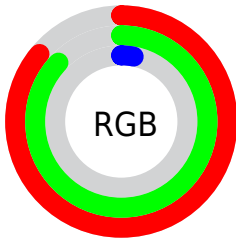

Distribution

Red (86%)

Green (87%)

Blue (3%)