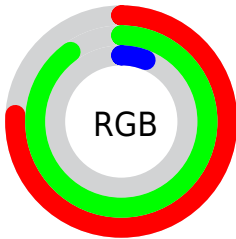

Distribution

Red (76%)

Green (90%)

Blue (6%)