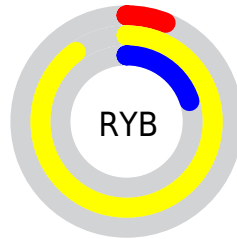

## Conversions Part 2

Format	Color
<a href="#">RYB</a>	<a href="#">16, 230, 52</a>
Decimal	<a href="#">12772880</a>
CIELab	<a href="#">86.00, -34.56, 82.91</a>
CIELCh	<a href="#">86, 89.823, 112.629</a>
Yxy	<a href="#">67.9871, 0.3904, 0.5251</a>
Android (android.graphics.Color)	<a href="#">4290962960 (0xFFC2E610)</a>
YUV	<a href="#">194.8400, -88.1681, -0.7367</a>
Hunter-Lab	<a href="#">82.4543, -34.8684, 49.8576</a>

# Details

The CIELCh color **86, 89.823, 112.629** is a light color, and the websafe version is hex **CCFF33**. The color can be described as light washed yellow. A complement of this color would be **31, 118.932, 306.790**, and the grayscale version is **79, 0.010, 296.813**.

A 20% lighter version of the original color is **97, 76.384, 104.655**, and **66, 75.100, 115.960** is the 20% darker color. If you saturate the color by 10%, you get **86, 91.336, 113.058**, and if you desaturate by 10%, it is **86, 85.877, 112.264**.

# Distribution

Red (76%)

Green (90%)

Blue (6%)

Red (6%)

Yellow (90%)

Blue (20%)

Cyan (16%)