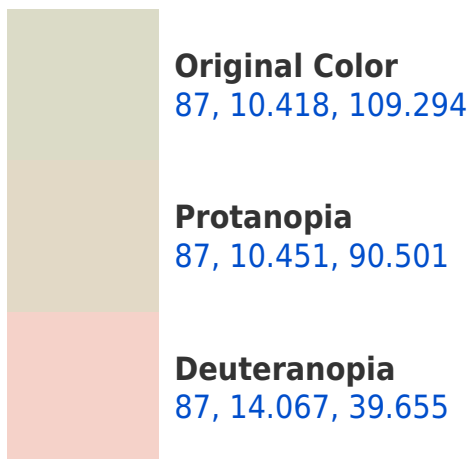

# Black Background

This preview shows how the CIELCh color 87, 10.418, 109.294 looks on a black background.

## Background

This preview shows how black text looks on a background with the CIELCh color 87, 10.418, 109.294.

This preview shows how white text looks on a background with the CIELCh color 87, 10.418, 109.294.

## Dichromacy

**Tritanopia**  
87, 9.007, 311.498

# Trichromacy

**Original Color**  
87, 10.418, 109.294

**Protanomaly**  
87, 10.648, 97.120

**Deuteranomaly**  
87, 11.009, 57.736

**Tritanomaly**  
87, 2.098, 349.386