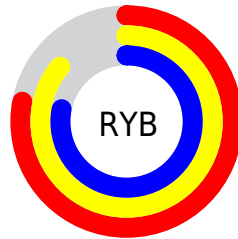

Red (78%)

Yellow (86%)

Blue (78%)