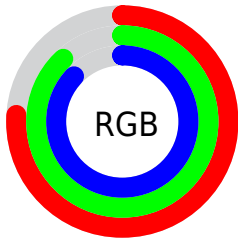

Distribution

- Red (76%)
- Green (88%)
- Blue (87%)