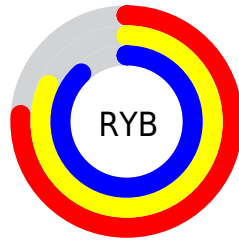

- Red (76%)
- Yellow (82%)
- Blue (88%)