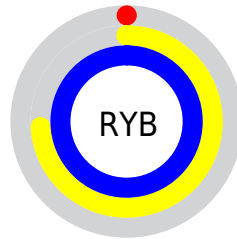

- Red (0%)
- Yellow (74%)
- Blue (99%)