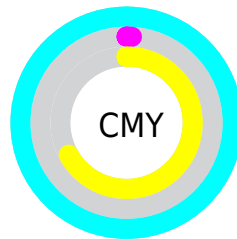

A 20% lighter version of the original color is **90, 74.992, 144.391**, and **68, 95.818, 136.735** is the 20% darker color. If you saturate the color by 10%, you get **87, 103.508, 141.762**, and if you desaturate by 10%, it is **87, 97.404, 143.798**.

# Distribution

- Red (0%)
- Green (99%)
- Blue (33%)

- Red (0%)
- Yellow (74%)
- Blue (99%)

- Cyan (100%)
- Magenta (0%)
- Yellow (67%)
- Black (1%)

- Cyan (100%)
- Magenta (1%)
- Yellow (67%)

# Brightness & Saturation Gradients

These gradients show how the CIELCh color 87, 103.556, 141.790 changes by changing the brightness by 10 percent. The first figure shows a shift by +10% for each color and the second figure -10%.