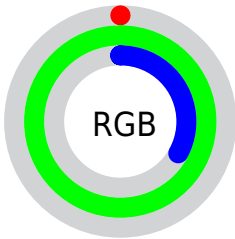

Distribution

- Red (0%)
- Green (99%)
- Blue (33%)