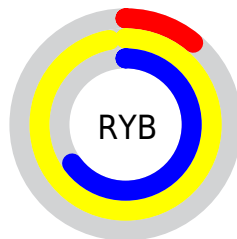

- Red (11%)
- Yellow (97%)
- Blue (65%)