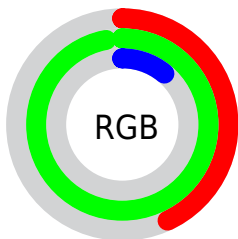

Distribution

- Red (43%)
- Green (97%)
- Blue (11%)