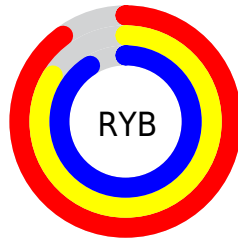

- Red (90%)
- Yellow (84%)
- Blue (91%)