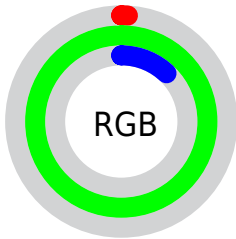

Distribution

- Red (1%)
- Green (99%)
- Blue (12%)