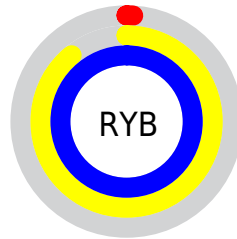

- Red (1%)
- Yellow (89%)
- Blue (99%)