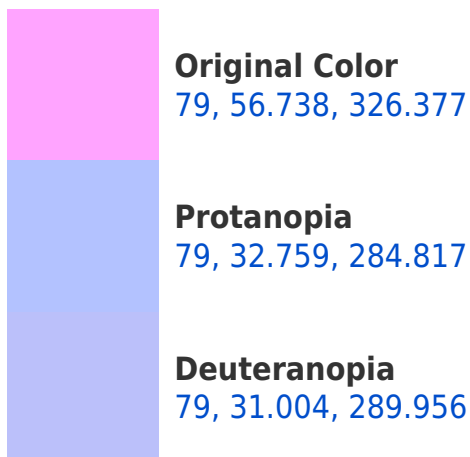

# Black Background

This preview shows how the CIELCh color 79, 56.738, 326.377 looks on a black background.

## Background

This preview shows how black text looks on a background with the CIELCh color 79, 56.738, 326.377.

This preview shows how white text looks on a background with the CIELCh color 79, 56.738, 326.377.

## Dichromacy

**Tritanopia**  
79, 27.251, 6.130

# Trichromacy

**Original Color**  
79, 56.738, 326.377

**Protanomaly**  
79, 39.495, 304.853

**Deuteranomaly**  
79, 38.915, 308.035

**Tritanomaly**  
79, 35.624, 344.049