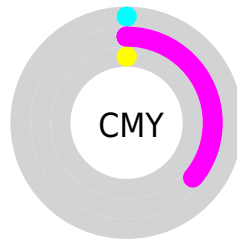

A 20% lighter version of the original color is **92, 21.910, 325.187**, and **59, 56.799, 326.442** is the 20% darker color. If you saturate the color by 10%, you get **74, 71.610, 326.867**, and if you desaturate by 10%, it is **84, 41.074, 325.849**.

# Distribution

- Red (100%)
- Green (64%)
- Blue (100%)

- Red (100%)
- Yellow (64%)
- Blue (100%)

- Cyan (0%)
- Magenta (36%)
- Yellow (0%)
- Black (0%)

- Cyan (0%)
- Magenta (36%)
- Yellow (0%)

# Brightness & Saturation Gradients

These gradients show how the CIELCh color 79, 56.738, 326.377 changes by changing the brightness by 10 percent. The first figure shows a shift by +10% for each color and the second figure -10%.