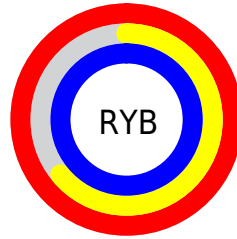

- Red (100%)
- Yellow (64%)
- Blue (100%)