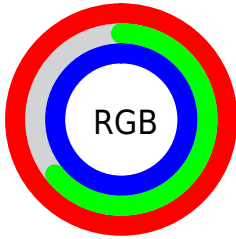

Distribution

- Red (100%)
- Green (64%)
- Blue (100%)