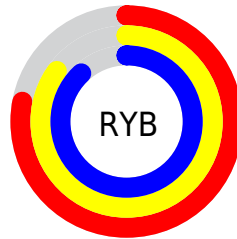

- Red (78%)
- Yellow (85%)
- Blue (88%)