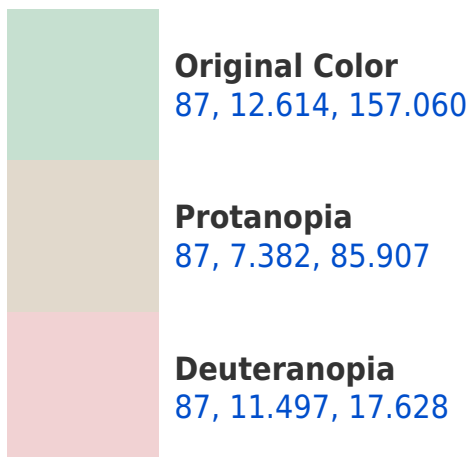

# Black Background

This preview shows how the CIELCh color 87, 12.614, 157.060 looks on a black background.

## **Background**

This preview shows how black text looks on a background with the CIELCh color 87, 12.614, 157.060.

This preview shows how white text looks on a background with the CIELCh color 87, 12.614, 157.060.

## Dichromacy

**Tritanopia**  
87, 10.495, 257.418

# Trichromacy

**Original Color**  
87, 12.614, 157.060

**Protanomaly**  
87, 7.538, 123.611

**Deuteranomaly**  
87, 4.485, 55.051

**Tritanomaly**  
87, 7.683, 218.967