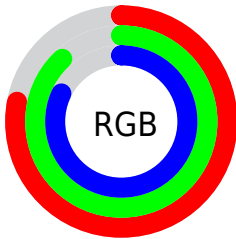

Distribution

- Red (78%)
- Green (88%)
- Blue (82%)