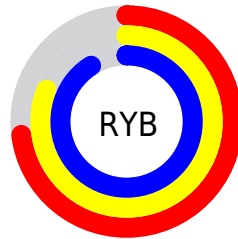

# Details

The CIELCh color **87, 13.643, 216.561** is a light color, and the websafe version is hex **99CCCC**. A complement of this color would be **81, 15.639, 36.059**, and the grayscale version is **86, 0.010, 296.813**.

A 20% lighter version of the original color is **99, 4.141, 199.303**, and **67, 13.655, 214.930** is the 20% darker color. If you saturate the color by 10%, you get **85, 19.692, 216.994**, and if you desaturate by 10%, it is **90, 7.090, 216.311**.

# Distribution

Red (73%)

Green (88%)

Blue (91%)

Red (73%)

Yellow (81%)

Blue (91%)

Cyan (20%)