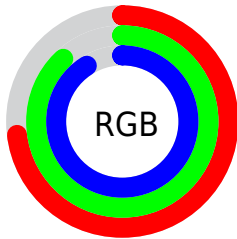

Distribution

Red (73%)

Green (88%)

Blue (91%)