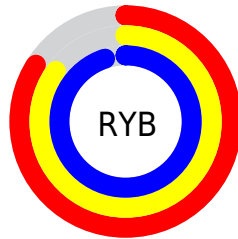

- Red (84%)
- Yellow (85%)
- Blue (95%)