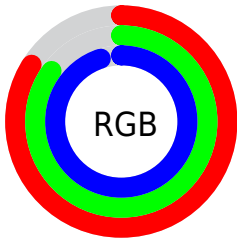

Distribution

- Red (84%)
- Green (85%)
- Blue (95%)