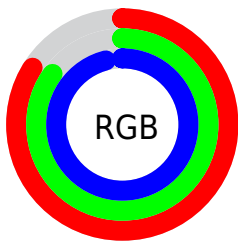

Distribution

- Red (84%)
- Green (85%)
- Blue (96%)