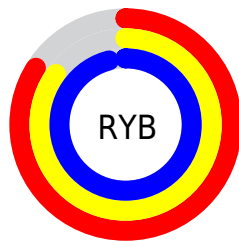

- Red (84%)
- Yellow (85%)
- Blue (96%)