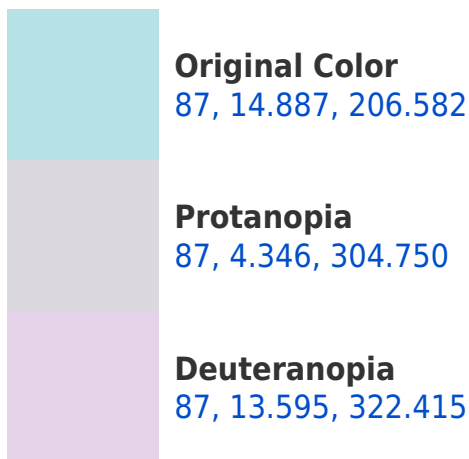

# Black Background

This preview shows how the CIELCh color 87, 14.887, 206.582 looks on a black background.

## **Background**

This preview shows how black text looks on a background with the CIELCh color 87, 14.887, 206.582.

This preview shows how white text looks on a background with the CIELCh color 87, 14.887, 206.582.

## Dichromacy

**Tritanopia**  
87, 15.920, 235.187

# Trichromacy

**Original Color**  
87, 14.887, 206.582

**Protanomaly**  
87, 5.761, 232.315

**Deuteranomaly**  
87, 8.436, 283.780

**Tritanomaly**  
87, 15.286, 225.166