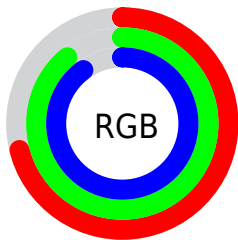

Distribution

- Red (71%)
- Green (89%)
- Blue (90%)