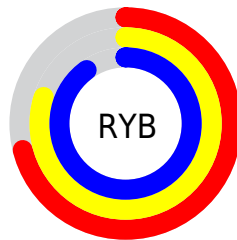

- Red (71%)
- Yellow (80%)
- Blue (90%)