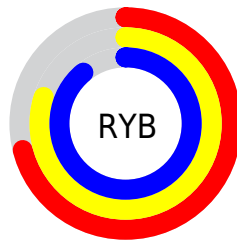

- Red (71%)
- Yellow (80%)
- Blue (89%)