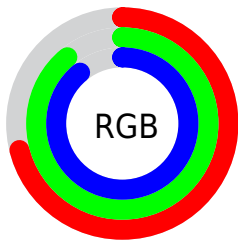

Distribution

- Red (71%)
- Green (89%)
- Blue (89%)