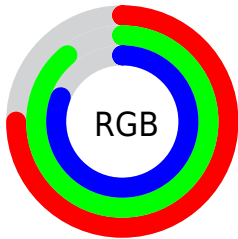

Distribution

- Red (75%)
- Green (89%)
- Blue (81%)