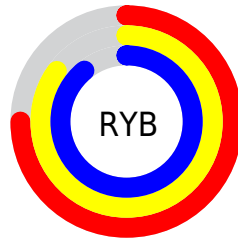

- Red (75%)
- Yellow (85%)
- Blue (89%)