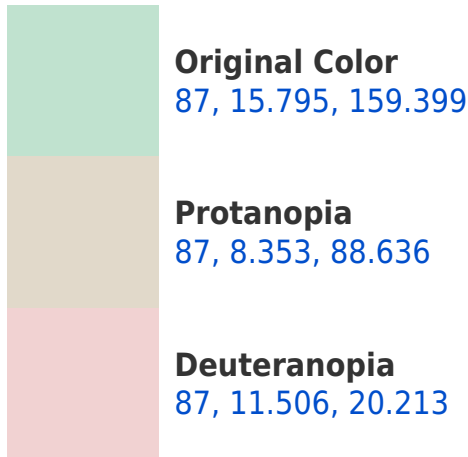

# Black Background

This preview shows how the CIELCh color 87, 15.795, 159.399 looks on a black background.

## **Background**

This preview shows how black text looks on a background with the CIELCh color 87, 15.795, 159.399.

This preview shows how white text looks on a background with the CIELCh color 87, 15.795, 159.399.

## Dichromacy

**Tritanopia**  
87, 12.240, 249.619

# Trichromacy

**Original Color**  
87, 15.795, 159.399

**Protanomaly**  
87, 8.750, 126.528

**Deuteranomaly**  
87, 4.446, 74.568

**Tritanomaly**  
87, 9.815, 211.179