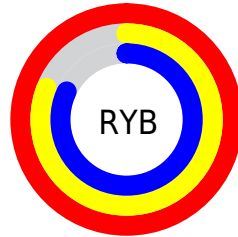

# Details

The CIELCh color **87, 18.028, 17.465** is a light color, and the websafe version is hex **FFCCCC**. A complement of this color would be **97, 16.067, 194.766**, and the grayscale version is **88, 0.010, 296.813**.

A 20% lighter version of the original color is **100, 0.012, 296.813**, and **67, 17.960, 17.636** is the 20% darker color. If you saturate the color by 10%, you get **81, 28.574, 18.631**, and if you desaturate by 10%, it is **94, 8.169, 16.525**.

# Distribution

Red (100%)

Green (81%)

Blue (82%)

Red (100%)

Yellow (81%)

Blue (82%)

Cyan (0%)