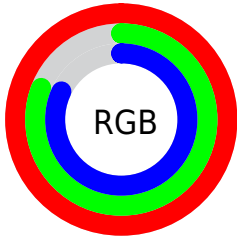

Distribution

Red (100%)

Green (81%)

Blue (82%)