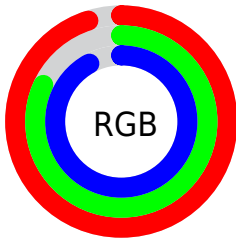

Distribution

- Red (95%)
- Green (82%)
- Blue (92%)