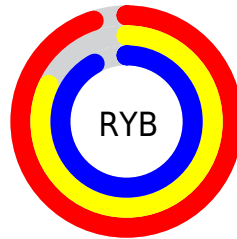

- Red (95%)
- Yellow (82%)
- Blue (92%)