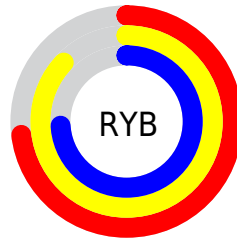

- Red (73%)
- Yellow (87%)
- Blue (74%)