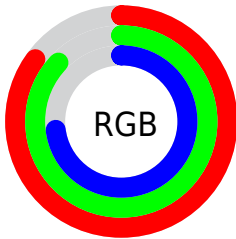

Distribution

- Red (85%)
- Green (87%)
- Blue (73%)