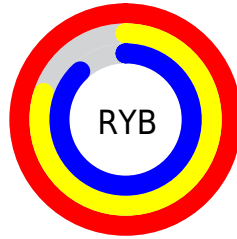

- Red (100%)
- Yellow (80%)
- Blue (88%)