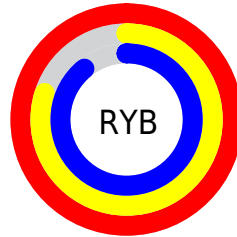

# Details

The CIELCh color **87, 21.138, 348.276** is a light color, and the websafe version is hex **FFCCCC**. A complement of this color would be **96, 20.491, 164.745**, and the grayscale version is **88, 0.010, 296.813**.

A 20% lighter version of the original color is **100, 0.012, 296.813**, and **67, 20.986, 348.228** is the 20% darker color. If you saturate the color by 10%, you get **81, 32.349, 349.405**, and if you desaturate by 10%, it is **93, 10.064, 347.269**.

# Distribution

Red (100%)

Green (80%)

Blue (89%)

Red (100%)

Yellow (80%)

Blue (89%)

Cyan (0%)