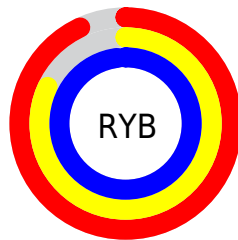

- Red (93%)
- Yellow (82%)
- Blue (98%)