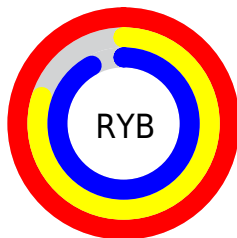

Red (100%)

Yellow (80%)

Blue (92%)