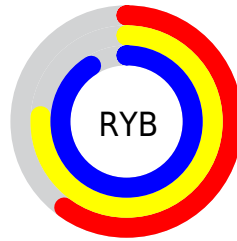

- Red (60%)
- Yellow (76%)
- Blue (91%)