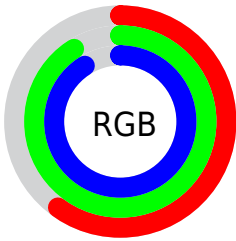

Distribution

- Red (60%)
- Green (91%)
- Blue (91%)