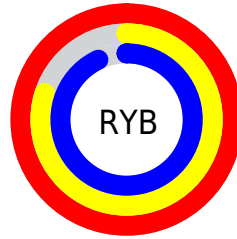

## Conversions Part 2

Format	Color
<a href="#">RYB</a>	<a href="#">254, 203, 236</a>
Decimal	<a href="#">16698348</a>
CIELab	<a href="#">87.00, 23.24, -9.39</a>
CIELCh	<a href="#">87, 25.066, 338.009</a>
Yxy	<a href="#">70.0064, 0.3279, 0.2960</a>
Android (android.graphics.Color)	<a href="#">4294888428 (0xFFFECEBEC)</a>
YUV	<a href="#">222.0110, 6.8966, 28.0544</a>
Hunter-Lab	<a href="#">83.6698, 19.0130, -4.4710</a>

# Details

The CIELCh color  $87, 25.066, 338.009$  is a light color, and the websafe version is hex  $\text{FFCCFF}$ . A complement of this color would be  $96, 24.776, 154.928$ , and the grayscale version is  $89, 0.011, 296.813$ .

A 20% lighter version of the original color is  $100, 0.012, 296.813$ , and  $67, 24.762, 338.392$  is the 20% darker color. If you saturate the color by 10%, you get  $81, 37.627, 338.864$ , and if you desaturate by 10%, it is  $93, 12.485, 337.210$ .

# Distribution

Red (100%)

Green (80%)

Blue (93%)

Red (100%)

Yellow (80%)

Blue (93%)

Cyan (0%)