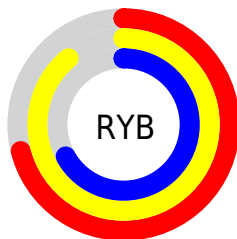

- Red (71%)
- Yellow (89%)
- Blue (67%)