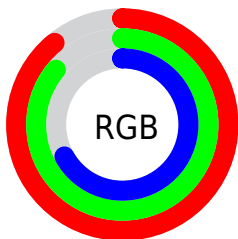

Distribution

- Red (89%)
- Green (86%)
- Blue (67%)