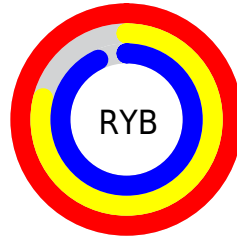

## Conversions Part 2

Format	Color
<a href="#">RYB</a>	<a href="#">255, 202, 238</a>
Decimal	<a href="#">16763630</a>
CIELab	<a href="#">87.00, 24.44, -10.56</a>
CIELCh	<a href="#">87, 26.624, 336.639</a>
Yxy	<a href="#">70.0064, 0.3272, 0.2932</a>
Android (android.graphics.Color)	<a href="#">4294953710</a> ( <a href="#">0xFFFFCAEE</a> )
YUV	<a href="#">221.9510, 7.9122, 28.9840</a>
Hunter-Lab	<a href="#">83.6698, 20.2902, -5.6627</a>

# Details

The CIELCh color **87, 26.624, 336.639** is a light color, and the websafe version is hex **FFCCFF**. A complement of this color would be **96, 26.258, 153.299**, and the grayscale version is **89, 0.011, 296.813**.

A 20% lighter version of the original color is **100, 0.012, 296.813**, and **67, 26.385, 336.934** is the 20% darker color. If you saturate the color by 10%, you get **81, 39.399, 337.170**, and if you desaturate by 10%, it is **93, 13.559, 335.598**.

# Distribution

Red (100%)

Green (79%)

Blue (93%)

Red (100%)

Yellow (79%)

Blue (93%)

Cyan (0%)