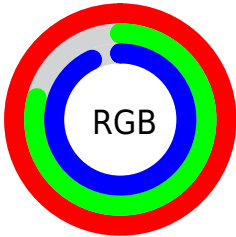

Distribution

Red (100%)

Green (79%)

Blue (93%)