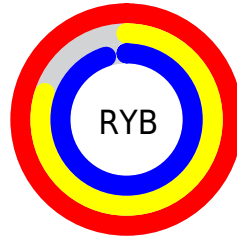

## Conversions Part 2

<b>Format</b>	<b>Color</b>
<b>R<sub>YB</sub></b>	254, 203, 241
Decimal	16698353
CIE <sub>Lab</sub>	87.00, 24.10, -11.82
CIE <sub>LCh</sub>	87, 26.839, 333.869
Yxy	70.0064, 0.3243, 0.2911
Android (android.graphics.Color)	4294888433 (0xFFFE <sub>CB</sub> F1)
YUV	222.5810, 9.0806, 27.5545
Hunter-Lab	83.6698, 19.9213, -6.9655

# Details

The CIELCh color **87, 26.839, 333.869** is a light color, and the websafe version is hex **FFCCFF**. A complement of this color would be **95, 26.674, 151.051**, and the grayscale version is **89, 0.011, 296.813**.

A 20% lighter version of the original color is **100, 0.012, 296.813**, and **67, 26.610, 333.960** is the 20% darker color. If you saturate the color by 10%, you get **81, 40.205, 334.606**, and if you desaturate by 10%, it is **93, 13.405, 333.161**.

# Distribution

Red (100%)

Green (80%)

Blue (95%)

Red (100%)

Yellow (80%)

Blue (95%)

Cyan (0%)