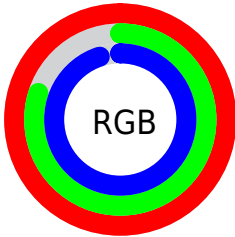

Distribution

Red (100%)

Green (80%)

Blue (95%)