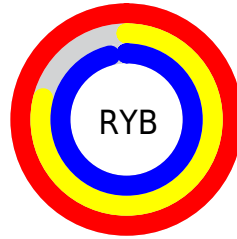

## Conversions Part 2

<b>Format</b>	<b>Color</b>
<a href="#">RYB</a>	<a href="#">254, 202, 245</a>
Decimal	<a href="#">16698101</a>
CIELab	<a href="#">87.00, 25.32, -14.11</a>
CIELCh	<a href="#">87, 28.982, 330.872</a>
Yxy	<a href="#">70.0064, 0.3215, 0.2864</a>
Android (android.graphics.Color)	<a href="#">4294888181</a> ( <a href="#">0xFFFECAF5</a> )
YUV	<a href="#">222.4500, 11.1172, 27.6694</a>
Hunter-Lab	<a href="#">83.6698, 21.2265, -9.3679</a>

# Details

The CIELCh color **87, 28.982, 330.872** is a light color, and the websafe version is hex **FFCCFF**. A complement of this color would be **95, 28.886, 148.178**, and the grayscale version is **89, 0.011, 296.813**.

A 20% lighter version of the original color is **100, 0.012, 296.813**, and **67, 28.854, 330.793** is the 20% darker color. If you saturate the color by 10%, you get **81, 43.103, 331.529**, and if you desaturate by 10%, it is **93, 14.752, 330.226**.

# Distribution

Red (100%)

Green (79%)

Blue (96%)

Red (100%)

Yellow (79%)

Blue (96%)

Cyan (0%)