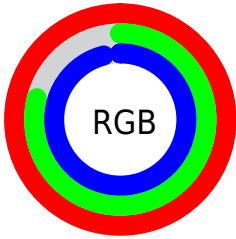

Distribution

Red (100%)

Green (79%)

Blue (96%)