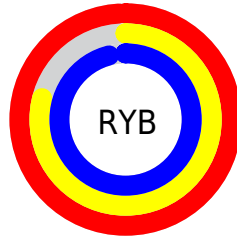

# Details

The CIELCh color **87, 29.162, 329.639** is a light color, and the websafe version is hex **FFCCFF**. A complement of this color would be **95, 29.091, 147.059**, and the grayscale version is **89, 0.011, 296.813**.

A 20% lighter version of the original color is **100, 0.012, 296.813**, and **67, 29.051, 329.483** is the 20% darker color. If you saturate the color by 10%, you get **81, 43.597, 330.266**, and if you desaturate by 10%, it is **93, 14.616, 329.016**.

# Distribution

Red (99%)

Green (79%)

Blue (96%)

Red (99%)

Yellow (79%)

Blue (96%)

Cyan (0%)