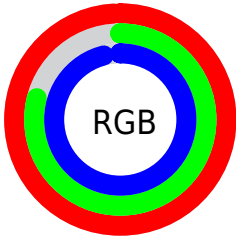

Distribution

Red (99%)

Green (79%)

Blue (96%)