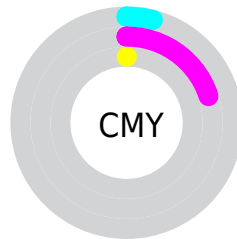

# Details

The CIELCh color **87, 29.509, 319.071** is a light color, and the websafe version is hex **FFCCFF**. A complement of this color would be **96, 29.199, 137.254**, and the grayscale version is **88, 0.011, 296.813**.

A 20% lighter version of the original color is **100, 0.012, 296.813**, and **67, 29.058, 318.807** is the 20% darker color. If you saturate the color by 10%, you get **81, 44.761, 319.518**, and if you desaturate by 10%, it is **94, 14.348, 318.614**.

# Distribution

- Red (96%)
- Green (80%)
- Blue (100%)

- Red (96%)
- Yellow (80%)
- Blue (100%)

- Cyan (4%)
- Magenta (20%)
- Yellow (0%)
- Black (0%)

- Cyan (4%)
- Magenta (20%)
- Yellow (0%)

# Brightness & Saturation Gradients

These gradients show how the CIELCh color 87, 29.509, 319.071 changes by changing the brightness by 10 percent. The first figure shows a shift by +10% for each color and the second figure -10%.