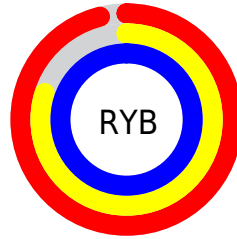

- Red (96%)
- Yellow (80%)
- Blue (100%)