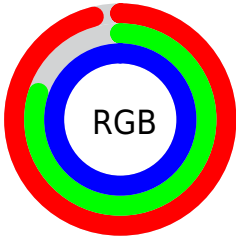

Distribution

- Red (96%)
- Green (80%)
- Blue (100%)