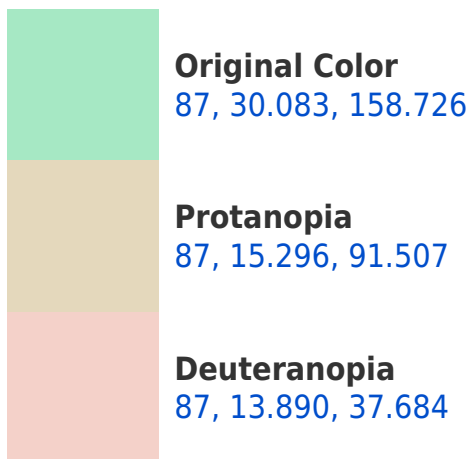

Color Blindness Simulation

Color vision deficiency is a very complex topic, and I could not describe the different causes any better than Wikipedia does, so if you want to learn more, you should check out their [article about color blindness](#).

Dichromacy