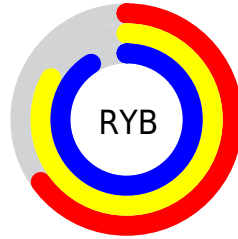

- Red (65%)
- Yellow (83%)
- Blue (91%)