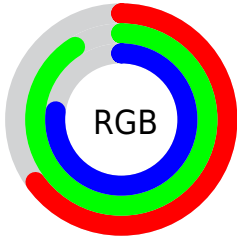

Distribution

- Red (65%)
- Green (91%)
- Blue (77%)