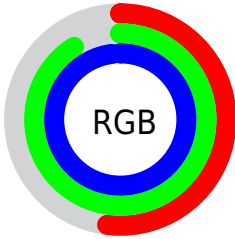

Distribution

- Red (52%)
- Green (91%)
- Blue (98%)