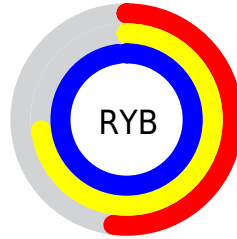

## Conversions Part 2

<b>Format</b>	<b>Color</b>
<b>RYB</b>	133, 187, 250
Decimal	8776186
CIELab	87.00, -24.97, -17.35
CIELCh	87, 30.406, 214.794
Yxy	70.0064, 0.2467, 0.3087
Android (android.graphics.Color)	4286966266 (0xFF85E9FA)
YUV	205.0380, 22.1663, -63.1773
Hunter-Lab	83.6698, -27.0984, -12.8748

# Details

The CIELCh color **87, 30.406, 214.794** is a light color, and the websafe version is hex **99FFFF**. A complement of this color would be **72, 43.685, 35.055**, and the grayscale version is **82, 0.010, 296.813**.

A 20% lighter version of the original color is **96, 20.509, 198.155**, and **67, 30.449, 215.399** is the 20% darker color. If you saturate the color by 10%, you get **85, 34.814, 215.708**, and if you desaturate by 10%, it is **89, 25.119, 214.151**.

# Distribution

- Red (52%)
- Green (91%)
- Blue (98%)

- Red (52%)
- Yellow (73%)
- Blue (98%)

- Cyan (47%)
- Magenta (7%)
- Yellow (0%)
- Black (2%)

- Cyan (48%)
- Magenta (9%)
- Yellow (2%)