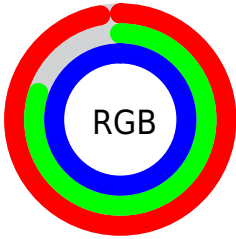

Distribution

- Red (97%)
- Green (80%)
- Blue (100%)