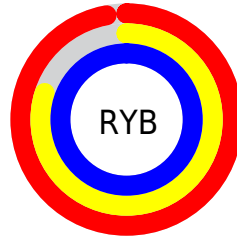

## Conversions Part 2

<b>Format</b>	<b>Color</b>
<b>R<sub>YB</sub></b>	248, 203, 254
Decimal	16305150
CIE <sub>Lab</sub>	87.00, 24.45, -18.98
CIE <sub>LCh</sub>	87, 30.956, 322.174
Yxy	70.0064, 0.3107, 0.2783
Android (android.graphics.Color)	4294495230 (0xFFFF8CBFE)
YUV	222.2690, 15.6434, 22.5661
Hunter-Lab	83.6698, 20.3008, -14.6861

# Details

The CIELCh color `87, 30.956, 322.174` is a light color, and the websafe version is hex `FFCCFF`. A complement of this color would be `96, 30.783, 140.112`, and the grayscale version is `89, 0.011, 296.813`.

A 20% lighter version of the original color is `100, 0.012, 296.813`, and `67, 30.541, 322.145` is the 20% darker color. If you saturate the color by 10%, you get `81, 46.457, 322.650`, and if you desaturate by 10%, it is `93, 15.432, 321.681`.

# Distribution

- Red (97%)
- Green (80%)
- Blue (100%)

- Red (97%)
- Yellow (80%)
- Blue (100%)

- Cyan (2%)
- Magenta (20%)
- Yellow (0%)
- Black (0%)

- Cyan (3%)
- Magenta (20%)
- Yellow (0%)