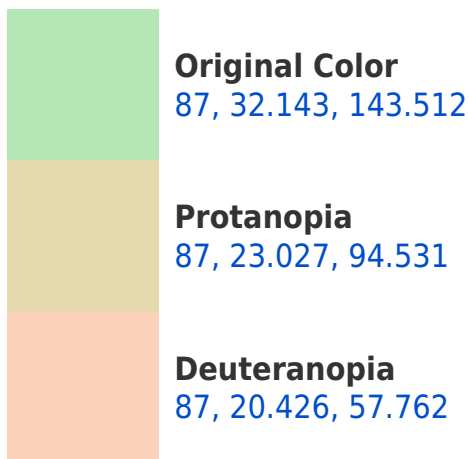

# Black Background

This preview shows how the CIELCh color 87, 32.143, 143.512 looks on a black background.

## **Background**

This preview shows how black text looks on a background with the CIELCh color 87, 32.143, 143.512.

This preview shows how white text looks on a background with the CIELCh color 87, 32.143, 143.512.

## Dichromacy

**Tritanopia**  
87, 13.923, 238.755

# Trichromacy

**Original Color**  
87, 32.143, 143.512

**Protanomaly**  
87, 24.170, 117.286

**Deuteranomaly**  
86, 17.904, 100.043

**Tritanomaly**  
87, 14.575, 181.678