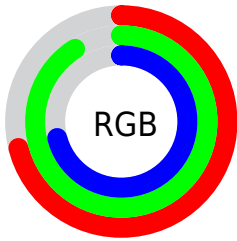

Distribution

- Red (71%)
- Green (91%)
- Blue (71%)