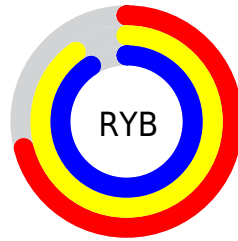

## Conversions Part 2

<b>Format</b>	<b>Color</b>
<b>RYB</b>	180, 230, 231
Decimal	11855797
CIELab	87.00, -25.84, 19.11
CIElCh	87, 32.143, 143.512
Yxy	70.0064, 0.3092, 0.3895
Android (android.graphics.Color)	4290045877 (0xFFB4E7B5)
YUV	210.0510, -14.3221, -26.3547
Hunter-Lab	83.6698, -27.8425, 20.1856

# Details

The CIELCh color **87, 32.143, 143.512** is a light color, and the websafe version is hex **CCFFCC**. A complement of this color would be **79, 32.166, 326.186**, and the grayscale version is **84, 0.010, 296.813**.

A 20% lighter version of the original color is **98, 11.415, 145.467**, and **67, 32.053, 143.636** is the 20% darker color. If you saturate the color by 10%, you get **85, 46.607, 142.658**, and if you desaturate by 10%, it is **89, 17.540, 144.249**.

# Distribution

- Red (71%)
- Green (91%)
- Blue (71%)

- Red (71%)
- Yellow (90%)
- Blue (91%)

- Cyan (22%)
- Magenta (0%)
- Yellow (22%)
- Black (10%)

- Cyan (30%)
- Magenta (10%)
- Yellow (29%)