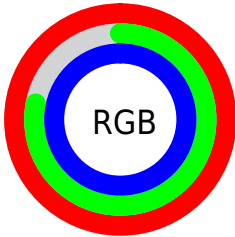

Distribution

- Red (100%)
- Green (78%)
- Blue (100%)