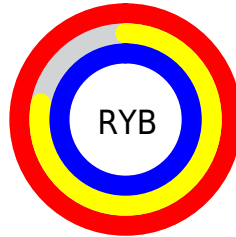

- Red (100%)
- Yellow (78%)
- Blue (100%)