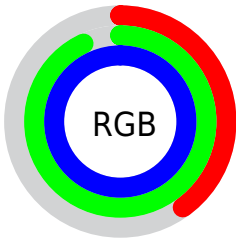

Distribution

- Red (40%)
- Green (93%)
- Blue (100%)