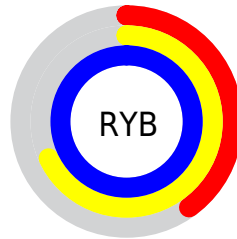

- Red (40%)
- Yellow (68%)
- Blue (100%)