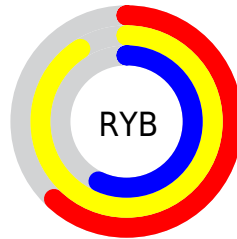

- Red (62%)
- Yellow (91%)
- Blue (57%)