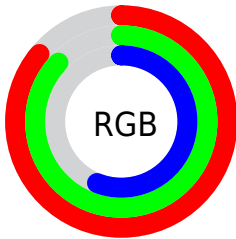

Distribution

- Red (86%)
- Green (87%)
- Blue (56%)