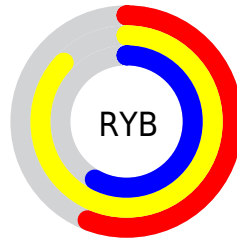

- Red (56%)
- Yellow (87%)
- Blue (58%)